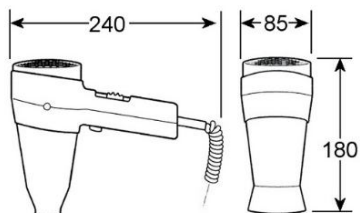

The **Valera Action** features ripple wire SECURITY heating element - On/Off push button - Slide switch - 2 air flow settings, 3 air temperature settings - COOL air setting - Concentrator nozzle - Spiral cable

Order Code	Description
EPAVPW-1	Valera Premium 1100w wall mounted hair dryer in white. 533.15/038B
EPAVSB	Valera Action 1200w hair dryer only in black with fitted plug. 542.05/ black
EPAVSB-6	Valera Action 1600w hair dryer only in black with fitted plug. 542.06/ black