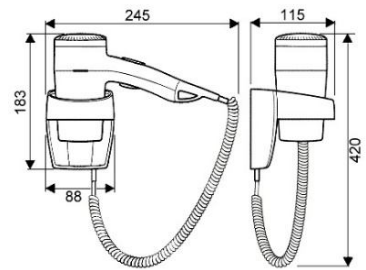

Action & Premium Range

Eco-friendly

The **Valera Premium** features ripple wire SECURITY heating element - On/Off push button - 1 temperature/air flow setting - Concentrator nozzle - **Wall holder** with connection to electrical mains without switch

- Eco-friendly
- Safety switch – press & hold to operate
- One air flow setting
- One air temperature setting

- Eco-friendly
- Safety switch – press & hold to operate
- Two air flow settings
- Three air temperature settings
- Cool button

The **Valera Action** features ripple wire SECURITY heating element - On/Off push button - Slide switch - 2 air flow settings, 3 air temperature settings - COOL air setting - Concentrator nozzle - Spiral cable

Order Code	Description
EPAVPW-1	Valera Premium 1100w wall mounted hair dryer in white. 533.15/038B
EPAVSB	Valera Action 1200w hair dryer only in black with fitted plug. 542.05/ black
EPAVSB-6	Valera Action 1600w hair dryer only in black with fitted plug. 542.06/ black