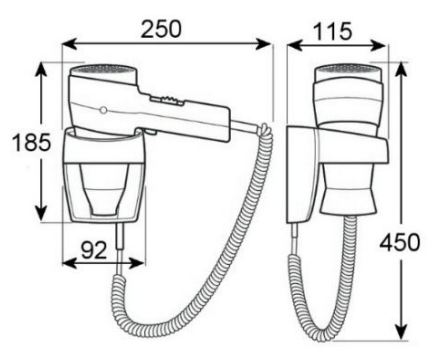

Order Code	Description
EPAVAW	Valera Action wall mounted 1200w hair dryer in white & chrome. 542.05/038A white
EPAVAB	Valera Action wall mounted 1200w hair dryer in black & chrome. 542.05/038A black
EPAVAB-6	Valera Action wall mounted 1600w hair dryer in black & chrome. 542.06/038A black