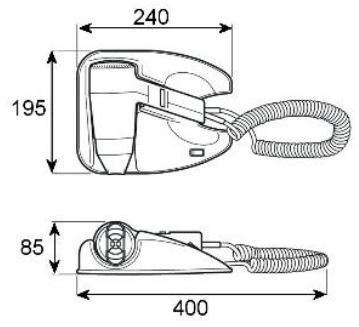

Drawer fitting

The **Valera drawer fitting** features ripple wire SECURITY heating element - Slide switch: 2 air flow settings, 3 air temperature settings - COOL air setting - On/Off push button - Concentrator nozzle - **Drawer holder** with On/Off safety switch with pilot lamp - Cable 3 m for connection to electrical mains