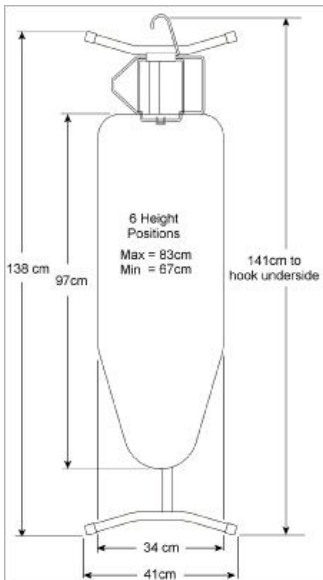

Actual size W 34 x H 97 cm

Floor standing mesh board / basic dry iron

Features

Iron Type - basic
Voltage - 230v 50Hz
Total Watts - 1000 watts
Board Max Height – 83 cm
Board Min Height – 67 cm
Cable Length – 2 metre
Guarantee - 1 year. Terms and conditions apply
CE approved

Packing Details *

Width - 41.5 cm
Height - 179 cm
Depth - 15 cm
Weight - 5 kg

* 2 ironing centres can be packed together in same carton – total weight 10kg

The manufacturer reserve the right to change specifications without prior notice