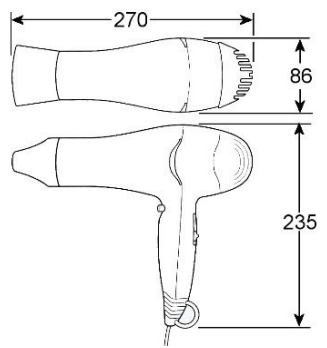

The **Valera Excel** features Ripple wire SECURITY heating element - 6 air flow/temperature – combinations - Cool air button - Wall holder mod. 034 - Concentrator nozzle - Removable filter - Weight without cable 354 g

Order Code	Description
EPAVDW	Valera drawer fitting 1200w hair dryer in white. 533.03/033

Approved Supplier