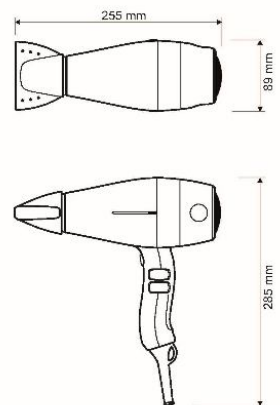

LONG LIFE
DC-PRO MOTOR

DRYING
20%
FASTER

SMART
AIRFLOW
TECHNOLOGY

59
dB(A)
ULTRA
SILENT

2 ULTRA SLIM
NOZZLES
7,5 cm - 6 cm

Order Code	Description
EPAVJB	Valera Swiss Silent Jet 7500 Light Ionic. Sxj7500