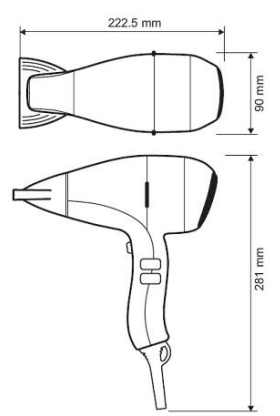

Order Code	Description
EPAVNB	Valera Swiss Nano 9000 Push, 2000w hair dryer with a fitted plug. SN9000P 583.10 UK