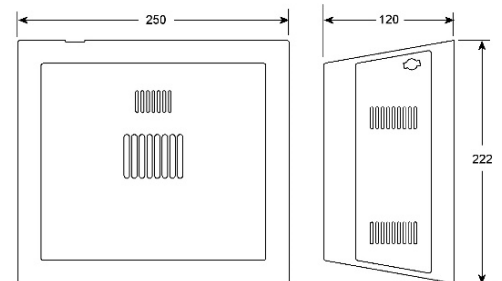

Order Code	Description
CAIR4W	Geltronic in white – continuous running
CAIR4S	Geltronic in brushed stainless – continuous running
CAIR4P	Geltronic in polished stainless – continuous running
CAIR6W	Geltronic in white – with timer
CAIR6S	Geltronic in brushed stainless – with timer
CAIR6P	Geltronic in polished stainless – with timer