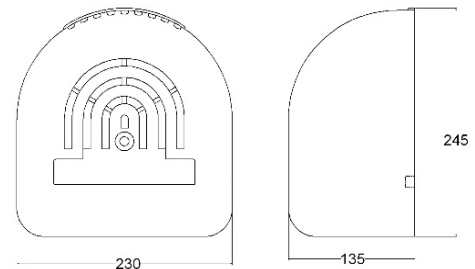

Order Code	Description
CAIR7W	Gelmaster in white – continuous running
CAIR7C	Gelmaster in chrome – continuous running
CAIR8W	Gelmaster in white – with timer
CAIR8C	Gelmaster in chrome – with timer