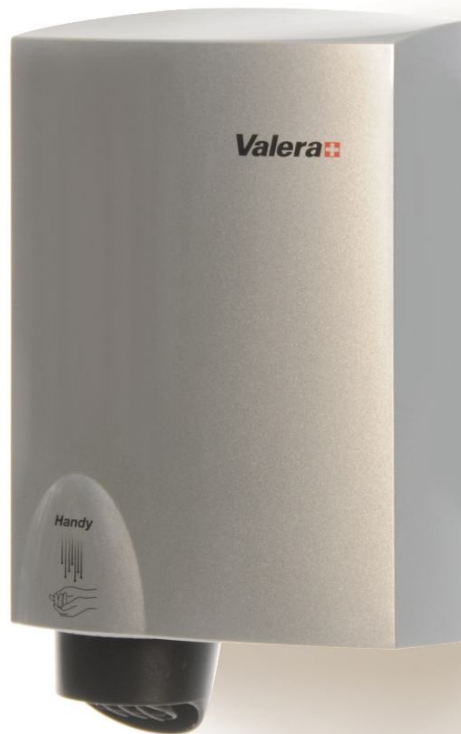

# Handy, Super & Multi-dri

Hand Dryers

Stylish compact design

# Magnum Super, & Multi-dri

Tough and durable quality

The Magnum **Super** hand dryer is for those people who want fast, automatic drying of hands. When your hands are placed in the drying area, the quiet yet powerful motor starts. When your hands are removed, the dryer stops. Being only 140mm deep it is ideal for areas where space is at a premium.

**UK**  **MADE**

The 1.5mm steel front is fitted to reduce the risk of vandalism.

Operating voltage	<b>230v 50Hz</b>	Drip proof	<b>IPX1</b>
Air volume	<b>105 cfm (179 m<sup>3</sup>/h)</b>		
Motor type	<b>Brushless capacitor start</b>	Net weight	<b>6 kg</b>
Heater element	<b>With thermal overload protection</b>	Unit size	<b>296 wide x 313 high x 138mm deep</b>
Rated power	<b>2100 watts</b>	Finish	<b>White, stainless – grained or polished</b>
Drying time	<b>25 seconds approx.</b>	Decibel rating	<b>69 dba @ 1 metre</b>
Circuit operation	<b>Infra-red automatic – self-adjusting</b>	Cover	<b>Zintec or 304 stainless steel</b>
Timing protection	<b>2 minute approx. auto shut-off</b>	Approvals	<b>CE</b>

Grained stainless version

Super in white

Polished stainless version

Order Code	Description
HSUPXW	Super hand dryer with a white steel cover
HSUPXS	Super hand dryer with a grained stainless cover
HSUPXP	Super hand dryer with a polished stainless cover