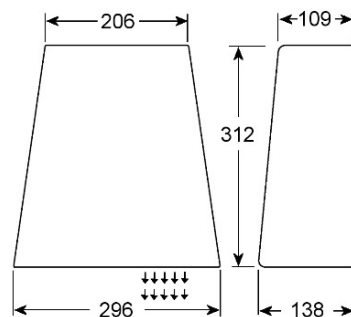

Order Code	Description
HSUPXW	Super hand dryer with a white steel cover
HSUPXS	Super hand dryer with a grained stainless cover
HSUPXP	Super hand dryer with a polished stainless cover