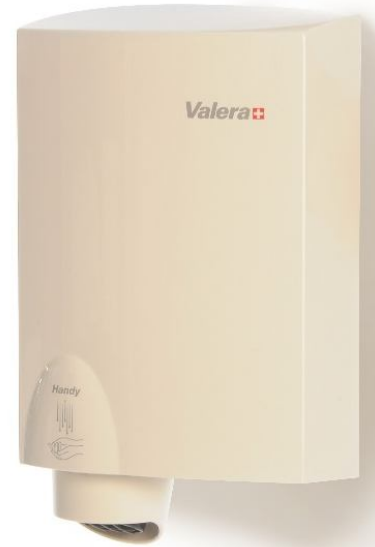

**UK**  **MADE**

The 1.5mm steel front is fitted to reduce the risk of vandalism.

Operating voltage	<b>230v 50Hz</b>	Drip proof	<b>IPX1</b>
Air volume	<b>105 cfm (179 m<sup>3</sup>/h)</b>		
Motor type	<b>Brushless capacitor start</b>	Net weight	<b>6 kg</b>
Heater element	<b>With thermal overload protection</b>	Unit size	<b>296 wide x 313 high x 138mm deep</b>
Rated power	<b>2100 watts</b>	Finish	<b>White, stainless – grained or polished</b>
Drying time	<b>25 seconds approx.</b>	Decibel rating	<b>69 dba @ 1 metre</b>
Circuit operation	<b>Infra-red automatic – self-adjusting</b>	Cover	<b>Zintec or 304 stainless steel</b>
Timing protection	<b>2 minute approx. auto shut-off</b>	Approvals	<b>CE</b>

Grained stainless version

Super in white

Polished stainless version

Order Code	Description
HSUPXW	Super hand dryer with a white steel cover
HSUPXS	Super hand dryer with a grained stainless cover
HSUPXP	Super hand dryer with a polished stainless cover

# Magnum Super & Multi-dri

Tamper resistant contemporary design

360 degree rotating nozzle

The Magnum **Multi-dri** is a sturdy all metal powerful automatic hand and face dryer that will dry your hands in approximately 25 seconds. It is available in white, bright chrome or grained finish, has a fully rotating chrome nozzle, and is suitable for virtually any environment.

Handy in silver

White version

The Valera **Handy** dryer is an automatic hand dryer suitable for areas of light use where the use of paper towels has become uneconomic. Two fronts are available, white or silver and the high impact ABS front is pleasing to the eye. Being only 100mm deep it is ideal for areas where space is at a premium.