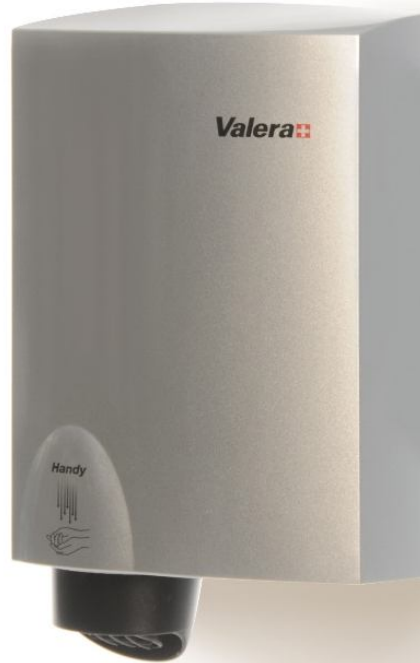

**UK**  **MADE**

The 1.5mm steel front is fitted to reduce the risk of vandalism.

Operating voltage	<b>230v 50Hz</b>	Drip proof	<b>IPX1</b>
Air volume	<b>105 cfm (179 m<sup>3</sup>/h)</b>		
Motor type	<b>Brushless capacitor start</b>	Net weight	<b>6 kg</b>
Heater element	<b>With thermal overload protection</b>	Unit size	<b>296 wide x 313 high x 138mm deep</b>
Rated power	<b>2100 watts</b>	Finish	<b>White, stainless – grained or polished</b>
Drying time	<b>25 seconds approx.</b>	Decibel rating	<b>69 dba @ 1 metre</b>
Circuit operation	<b>Infra-red automatic – self-adjusting</b>	Cover	<b>Zintec or 304 stainless steel</b>
Timing protection	<b>2 minute approx. auto shut-off</b>	Approvals	<b>CE</b>

Grained stainless version

Super in white

Polished stainless version

Order Code	Description
HSUPXW	Super hand dryer with a white steel cover
HSUPXS	Super hand dryer with a grained stainless cover
HSUPXP	Super hand dryer with a polished stainless cover

# Magnum Super & Multi-dri

Tamper resistant contemporary design

360 degree rotating nozzle

The Magnum **Multi-dri** is a sturdy all metal powerful automatic hand and face dryer that will dry your hands in approximately 25 seconds. It is available in white, bright chrome or grained finish, has a fully rotating chrome nozzle, and is suitable for virtually any environment.

Handy in silver

White version

The Valera **Handy** dryer is an automatic hand dryer suitable for areas of light use where the use of paper towels has become uneconomic. Two fronts are available, white or silver and the high impact ABS front is pleasing to the eye. Being only 100mm deep it is ideal for areas where space is at a premium.