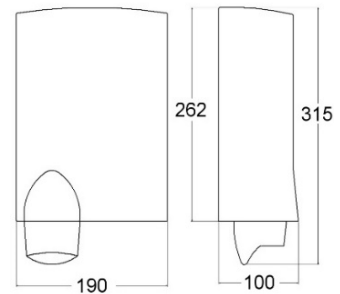

Order Code	Description
HHAVXW	Valera Handy hand dryer in white
HHAVXS	Valera Handy hand dryer in silver

Approved Supplier