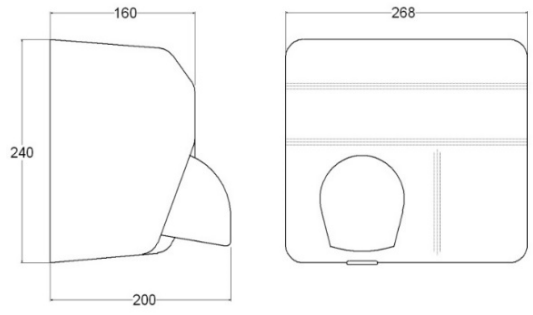

Order Code	Description
HMD6AW	Multi-dri in white
HMD6AS	Multi-dri in satin brushed steel finish
HMD6AW	Multi-dri in chrome