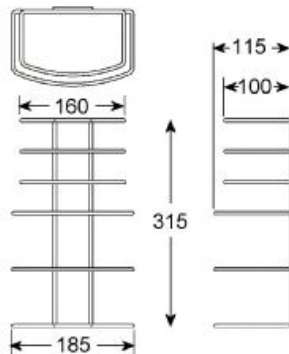

8 inch wall-mounted single arm mirror (double sided)

Mirror diameter – 200mm (8 inch)
 Magnification - 1x and 3x
 Mirror - Glass
 Finish – Chrome plated
 Construction - Brass

8 inch wall-mounted double arm mirror (double sided)

Order Code	Description
EMIR01	8 inch wall-mounted single arm mirror, double-sided
EMIR05	8 inch wall-mounted double arm mirror, double-sided

Mirrors, Towel Tidi & Check-a-note

Stylish & unobtrusive

Towel Tidi made with durable chrome plated mild steel

The **6 inch free-standing mirror (double sided)** is one of a range of three mirrors consisting of two for wall mounting and the other free standing. All three are made from brass with a good quality chrome plating. All the mirrors pivot. One side is x1 magnification and the other x3.

Mirror diameter - 150mm (6 inch)
Magnification - 1x and 3x
Mirror - Glass
Finish - Chrome plated
Construction - Brass

6 inch free-standing mirror (double sided)

Towel Tidi

Finish - Chrome plated
Construction - Brass