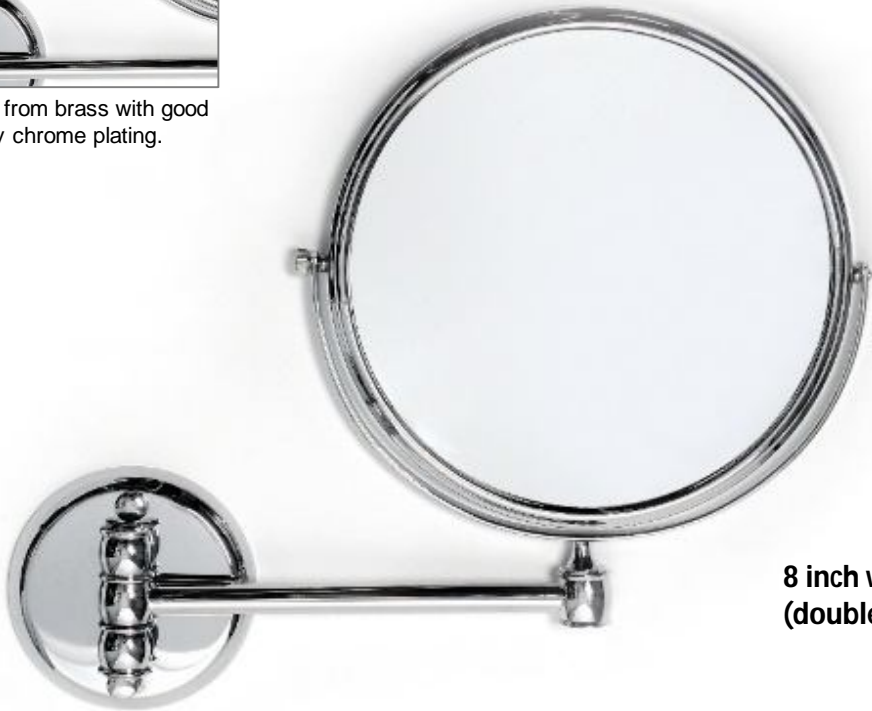

Made from brass with good quality chrome plating.

The 8 inch wall-mounted single arm mirror (double sided) and the 8 inch wall-mounted double arm mirror (double sided) are two of a range of three mirrors consisting of two for wall mounting and the other free standing.

8 inch wall-mounted single arm mirror (double sided)

Mirror diameter – 200mm (8 inch)
 Magnification - 1x and 3x
 Mirror - Glass
 Finish – Chrome plated
 Construction - Brass

8 inch wall-mounted double arm mirror (double sided)

Order Code	Description
EMIR01	8 inch wall-mounted single arm mirror, double-sided
EMIR05	8 inch wall-mounted double arm mirror, double-sided

Mirrors, Towel Tidi & Check-a-note

Stylish & unobtrusive

Towel Tidi made with durable chrome plated mild steel

The **6 inch free-standing mirror (double sided)** is one of a range of three mirrors consisting of two for wall mounting and the other free standing. All three are made from brass with a good quality chrome plating. All the mirrors pivot. One side is x1 magnification and the other x3.