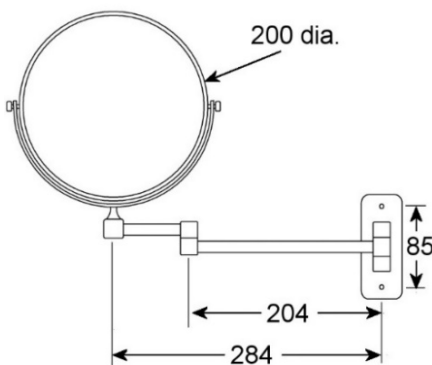

Made from brass with good quality chrome plating.

The 8 inch wall-mounted single arm mirror (double sided) and the 8 inch wall-mounted double arm mirror (double sided) are two of a range of three mirrors consisting of two for wall mounting and the other free standing.

8 inch wall-mounted single arm mirror (double sided)

Mirror diameter – 200mm (8 inch)
 Magnification - 1x and 3x
 Mirror - Glass
 Finish – Chrome plated
 Construction - Brass

8 inch wall-mounted double arm mirror (double sided)

The **6 inch free-standing mirror (double sided)** is one of a range of three mirrors consisting of two for wall mounting and the other free standing. All three are made from brass with a good quality chrome plating. All the mirrors pivot. One side is x1 magnification and the other x3.

Mirror diameter - 150mm (6 inch)
Magnification - 1x and 3x
Mirror - Glass
Finish - Chrome plated
Construction - Brass

6 inch free-standing mirror (double sided)

Towel Tidi

Finish - Chrome plated
Construction - Brass