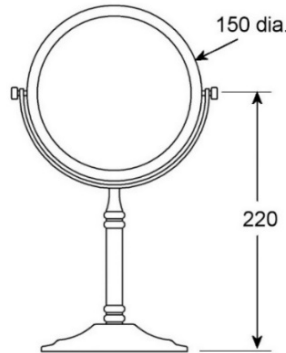

8 inch wall-mounted single arm mirror (double sided)

Mirror diameter – 200mm (8 inch)
 Magnification - 1x and 3x
 Mirror - Glass
 Finish – Chrome plated
 Construction - Brass

8 inch wall-mounted double arm mirror (double sided)

Order Code	Description
EMIR01	8 inch wall-mounted single arm mirror, double-sided
EMIR05	8 inch wall-mounted double arm mirror, double-sided

Mirrors, Towel Tidi & Check-a-note

Stylish & unobtrusive

Towel Tidi made with durable chrome plated mild steel

The **6 inch free-standing mirror (double sided)** is one of a range of three mirrors consisting of two for wall mounting and the other free standing. All three are made from brass with a good quality chrome plating. All the mirrors pivot. One side is x1 magnification and the other x3.

Mirror diameter - 150mm (6 inch)
Magnification - 1x and 3x
Mirror - Glass
Finish - Chrome plated
Construction - Brass

6 inch free-standing mirror (double sided)

Towel Tidi

Finish - Chrome plated
Construction - Brass