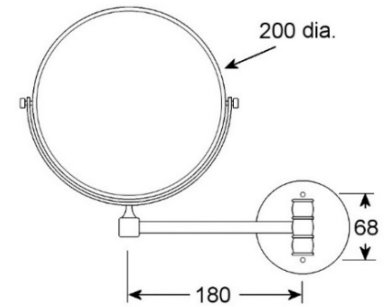

Made from brass with good quality chrome plating.

The 8 inch wall-mounted single arm mirror (double sided) and the 8 inch wall-mounted double arm mirror (double sided) are two of a range of three mirrors consisting of two for wall mounting and the other free standing.

8 inch wall-mounted single arm mirror (double sided)

Mirror diameter – 200mm (8 inch)
 Magnification - 1x and 3x
 Mirror - Glass
 Finish – Chrome plated
 Construction - Brass

8 inch wall-mounted double arm mirror (double sided)

The **6 inch free-standing mirror (double sided)** is one of a range of three mirrors consisting of two for wall mounting and the other free standing. All three are made from brass with a good quality chrome plating. All the mirrors pivot. One side is x1 magnification and the other x3.

Mirror diameter - 150mm (6 inch)
Magnification - 1x and 3x
Mirror - Glass
Finish - Chrome plated
Construction - Brass

6 inch free-standing mirror (double sided)

Towel Tidi

Finish - Chrome plated
Construction - Brass