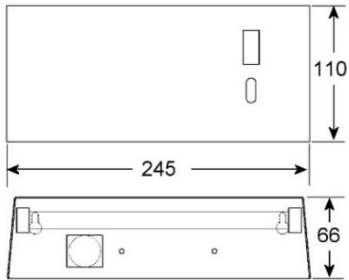

Check-a-note