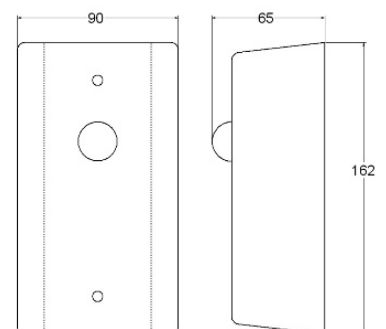

Order Code

Description

WMBAT4-A

Water Manager in white with valve & 4 alkaline batteries