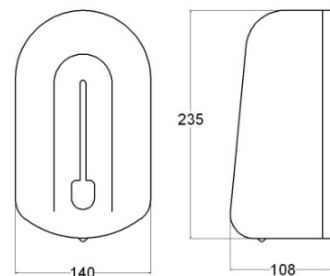

Order Code	Description
WSDA1W	Automatic soap dispenser in white
WSDA1C	Automatic soap dispenser in chrome