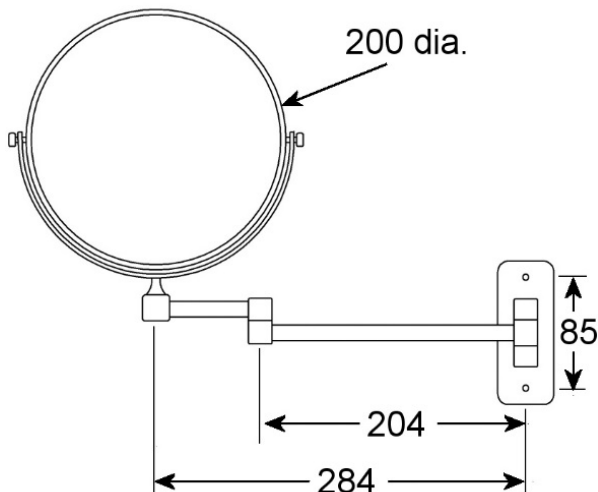

All three are made from brass with a good quality chrome plating.

All the mirrors pivot.

One side is x1 magnification and the other x3.

Actual size W 30 x H 30 x D 4 cm

## 8 inch wall-mounted double arm mirror, double sided

### Features

**Mirror Diameter** – 200mm (8 inch)

**Magnification** – 1x and 3x

**Mirror** – Glass

**Finish** – Chrome plated

**Construction** – Brass

**Guarantee** - 1 year. Terms and conditions apply

**CE** approved

### Packing Details

Width – 30 cm

Height - 30 cm

Depth - 4 cm

Weight – 0.9 kg

The manufacturer reserve the right to change specifications without prior notice