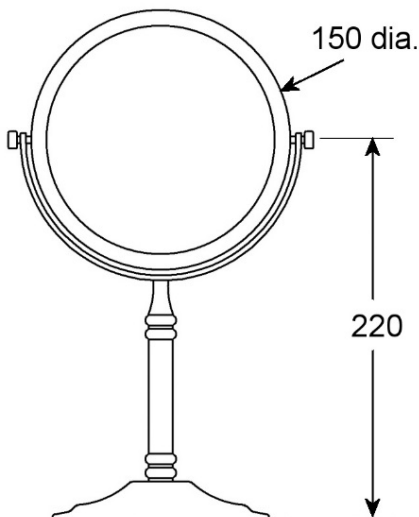

Order Code:

EMIR11 – 6 inch free-standing mirror, double sided

The **6 inch free-standing mirror (double sided)** is one of a range of three mirrors consisting of two for wall mounting and the other free standing.

All three are made from brass with a good quality chrome plating.

All the mirrors pivot.

One side is x1 magnification and the other x3.

Actual size W 23 x H 30 x D 4.5 cm

6 inch free-standing mirror, double sided

Features

Mirror Diameter – 150mm (6 inch)

Magnification – 1x and 3x

Mirror – Glass

Finish – Chrome plated

Construction – Brass

Guarantee - 1 year. Terms and conditions apply

CE approved

Packing Details

Width – 23 cm

Height - 30 cm

Depth – 4.5 cm

Weight – 0.6 kg

The manufacturer reserve the right to change specifications without prior notice