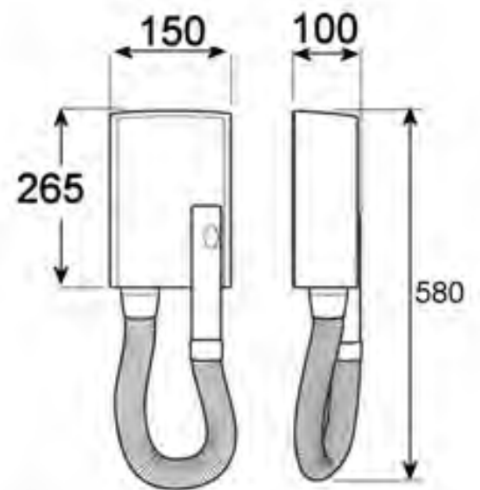

Long life ENDURO BLDC motor up to 10,000 hours

Automatic start when the handgrip is removed from its holder

Super safe / IP34 rating

8 min. automatic safety timer

Very easy installation

Cool touch

1500 watts

220 / 240v 50/60Hz

1.2 metre extendable hose

Packing Details

Width – 16.5 cm

Height - 47 cm

Depth - 14 cm

Weight - 1.81 kg

Hotello replacement order code: