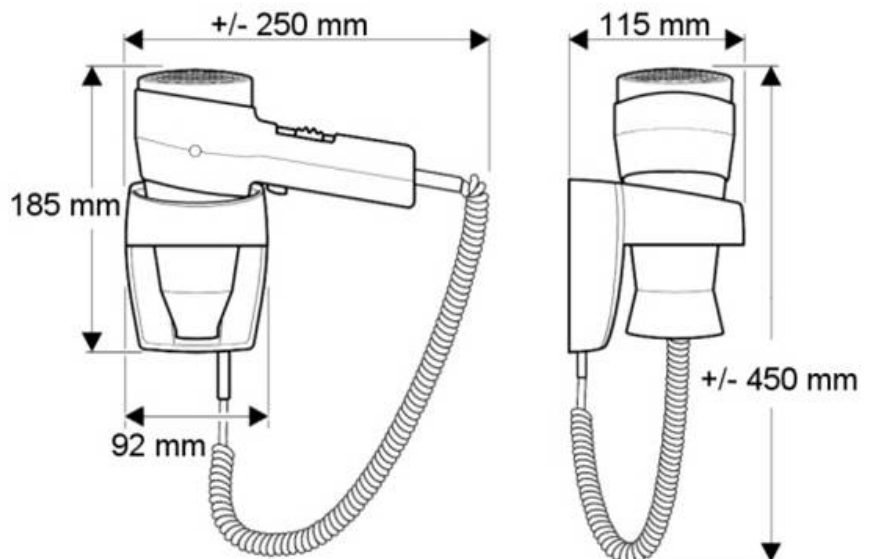

Order Codes:

**EPAVAW – 1200w in white / chrome**

(542.05/038A white)

**EPAVAB – 1200w in black / chrome**

(542.05/038 black)

**EPAVAB-6 – 1600w in black / chrome**

(542.06/038A black)

**Valera Action  
wall mounted**

Concentrator nozzle supplied

**Packing Details**

Width - 18.5 cm

Height - 23 cm

Depth - 9 cm

Weight - 0.72 kg

The manufacturer reserve the right to change specifications without prior notice