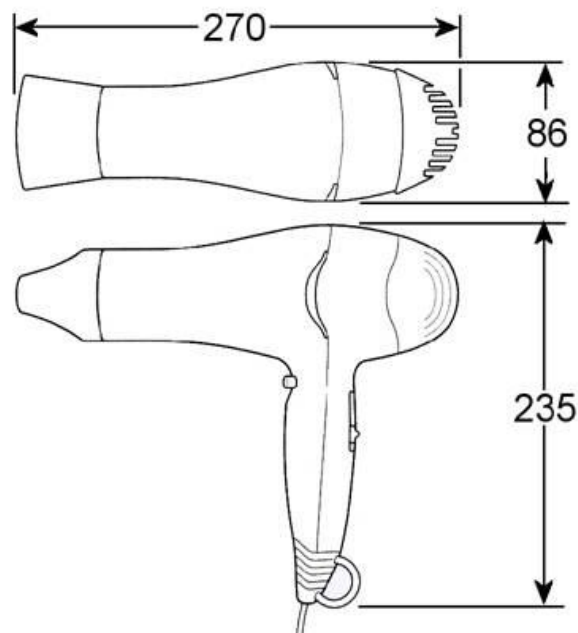

Straight cable with fitted plug

Concentrator nozzle supplied

### Packing Details

Width - 23.5 cm

Height – 24.5 cm

Depth – 10.5 cm

Weight - 0.77 kg

**SWISS**  **MADE**

The manufacturer reserve the right to change specifications without prior notice