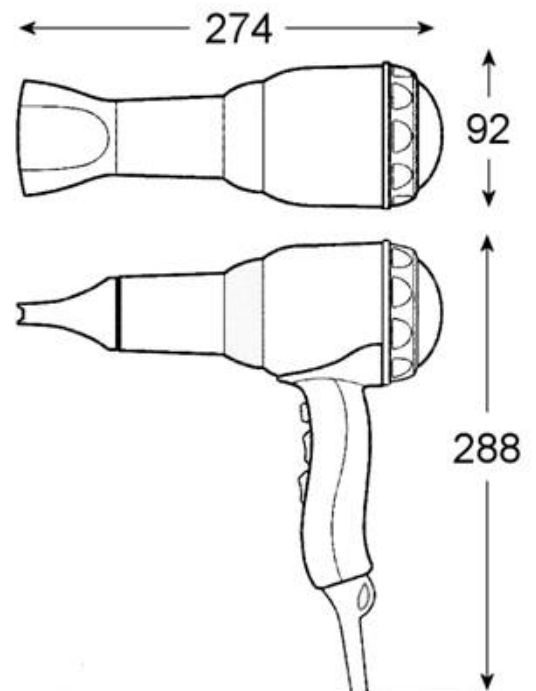

Order Codes:

**EPAVMG – 2000w in Gold**

(584.02/IP gold UK)

**EPAVMC – 2000w in Silver**

(584.02/IP UK)

**Valera Metal Master 2000w**

**Features**

**Safety Switch – press & hold to operate**

Concentrator nozzle supplied

**Packing Details**

Width - 23.5 cm

Height - 29 cm

Depth - 10 cm

Weight - 1.17 kg

The manufacturer reserve the right to change specifications without prior notice