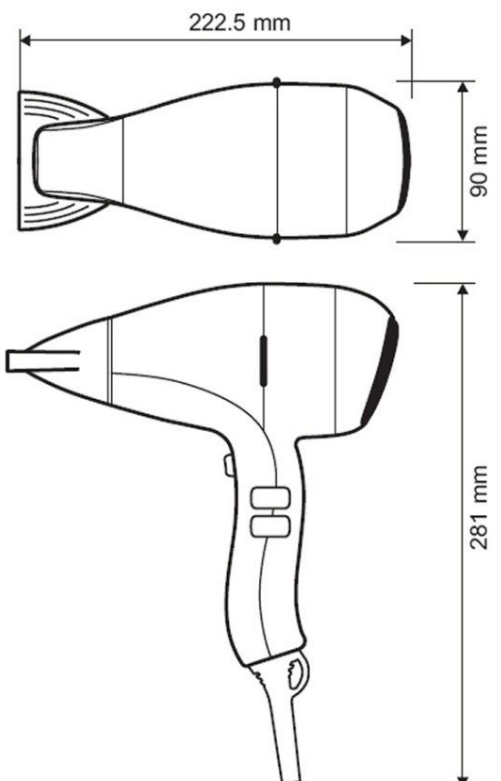

Order Code:

EPAVNB

(SN9000P 583.10 UK)

Valera Swiss Nano 9000 Push 2000w

Features

Safety Switch – press & hold to operate

Long life AC motor 2000 hours +

Three air temperature settings

Two air-flow settings

Cool button

2000 watts

220 / 240v 50/60Hz

Coiled cable with fitted plug

Two concentrator nozzles supplied

Packing Details

Width - 18 cm

Height – 26.5 cm

Depth - 11 cm

Weight - 1.0 kg

SWISS  **MADE**

The manufacturer reserve the right to change specifications without prior notice