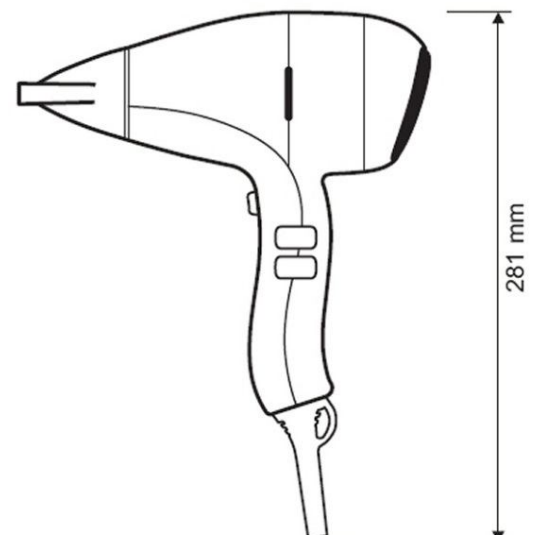

Order Code:

EPAVWB

(583.11 / 1P UK)

Valera Spa & Wellness 6400 Push

Features

Safety Switch – press & hold to operate

Eco-friendly

Long life DC Pro motor 1500 hours +

Three air temperature settings

Two air-flow settings

Cool button

1200 watts

220 / 240v 50/60Hz

Rotocord

Two concentrator nozzles supplied

Packing Details

Width - 18 cm

Height – 26.5 cm

Depth - 11 cm

Weight - 1.0 kg

SWISS  **MADE**

The manufacturer reserve the right to change specifications without prior notice