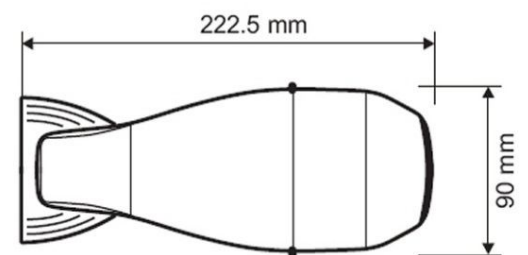

Width - 18 cm

Height – 26.5 cm

Depth - 11 cm

Weight - 1.0 kg

SWISS  **MADE**

The manufacturer reserve the right to change specifications without prior notice