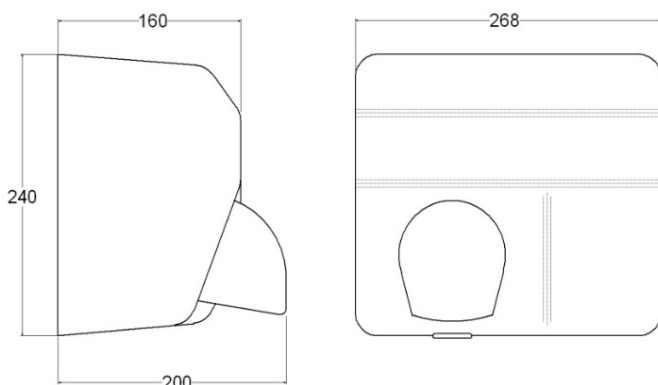

It is available in white, bright chrome or grained finish, has a fully rotating chrome nozzle, and is suitable for virtually any environment.

Actual size W 26.8 x H 24 x D 20 cm

Magnum Multi-dri Hand Dryer

CE approved; also GS / RoHS

Packing Details

Width – 32 cm

Height - 24 cm

Depth - 27 cm

Weight – 7 kg

The manufacturer reserve the right to change specifications without prior notice