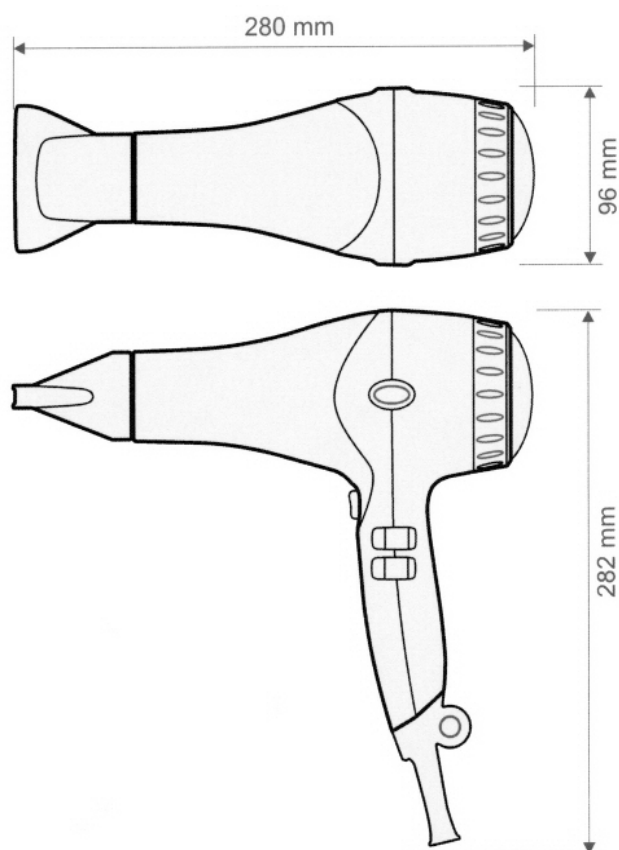

Order Code:

SDRX14
(ST7000/UK)

Valera Swiss Turbo 7000

Features

- Latching switch (not auto off)
- Long life DC Pro motor
- Three air temperature settings
- Two air-flow settings
- Cool button
- 1800 watts
- 220 / 240v 50/60Hz
- Coiled cable with fitted plug
- Concentrator nozzle supplied

Packing Details

- Width - 23.5 cm
- Height - 29 cm
- Depth - 12 cm
- Weight - 0.95 kg

SWISS  **MADE**

The manufacturer reserve the right to change specifications without prior notice