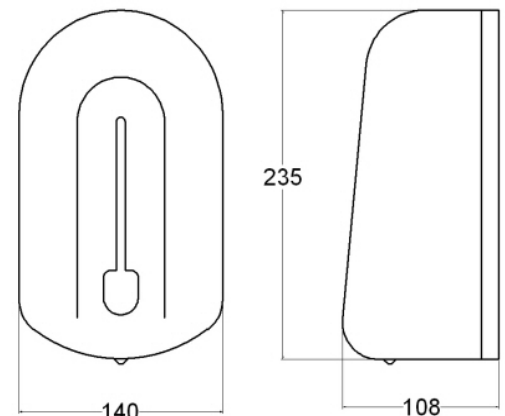

The manufacturer reserve the right to change specifications without prior notice