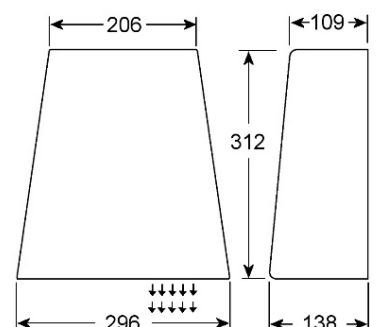

Actual size W 29.6 x H 31.2 x D 13.8 cm

Magnum Super Hand Dryer

Features

- Drying time** – 25 seconds approx. / air volume 105cfm (179m³/h) / infra-red automatic self adjusting circuit
- Voltage** – 230v
- Total Watts** - 2000 watts
- Heater type** - Spiral wound and fitted to the outlet side of the blower
- Motor** - Brushless, capacitor start
- Decibels** - 69dba @1 metre / 2 minute auto shut-off
- Drip proof** – IPX1
- Finish** – Powder coated white / Grained or Polished stainless steel
- Construction** – Zintec or 304 grade stainless steel
- Guarantee** - 2 years. Terms and conditions apply
- CE approved**; Conforms to European standards

Packing Details

- Width – 31 cm
- Height - 15 cm
- Depth - 32 cm
- Weight – 6 kg

The manufacturer reserve the right to change specifications without prior notice