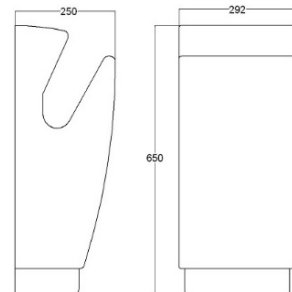

Order Code	Description
HSW1AS	Hyper-dri in silver

Approved Supplier