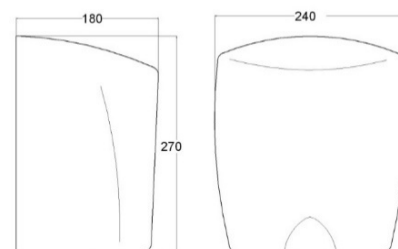

Order Code	Description
HBL1XW	Blue Lightning hand dryer in white
HBL1XC	Blue Lightning hand dryer in chrome