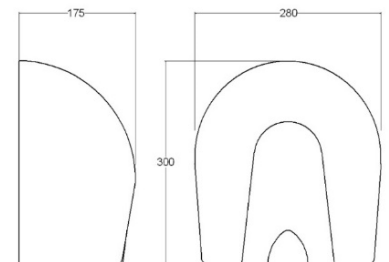

Order Code	Description
HMA3AW	Storm hand dryer in white
HMA3AC	Storm hand dryer in chrome