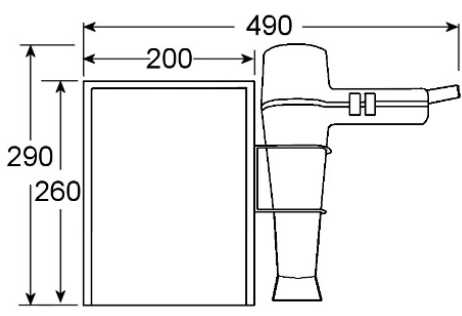

Depth = 98mm

Styler Deluxe button operated

- Long life DC Pro motor
- Latching switch – Switch on Switch off
- Two air flow settings
- Three air temperature settings
- Cool button

Styler Deluxe with 20p coin mechanism
(other coin mechanisms available to order)