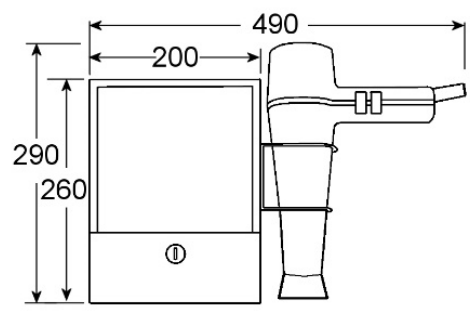

Depth = 98mm

Styler Deluxe button operated

- Long life DC Pro motor
- Latching switch – Switch on Switch off
- Two air flow settings
- Three air temperature settings
- Cool button

Styler Deluxe with 20p coin mechanism
(other coin mechanisms available to order)