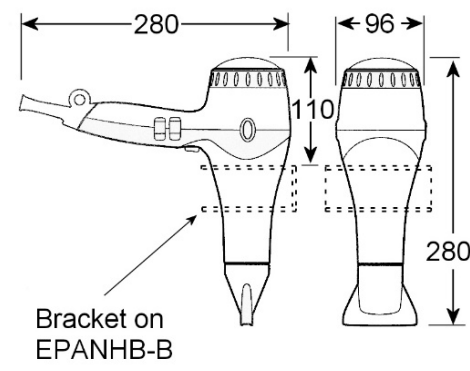

Order Code	Description
EPANHB-B	Swiss Turbo 7000 1800w with steel mounting bracket, coily cable and plug. Black
SDRX14	Swiss Turbo 7000 1800w hair dryer only with coily cable and plug. Black. St7000/UK