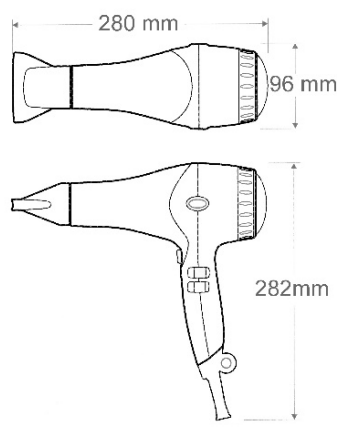

Depth = 98mm

Styler Deluxe button operated

- Long life DC Pro motor
- Latching switch – Switch on Switch off
- Two air flow settings
- Three air temperature settings
- Cool button

Styler Deluxe with 20p coin mechanism
(other coin mechanisms available to order)

Order Code	Description
CSDLX	Styler Deluxe with a 20p coin mechanism (other coin mechanisms available to order)
CSDLBU	Styler Deluxe button operated

Spa & Wellness, Styler Deluxe & Swiss Turbo

Ultra slim concentrator nozzles

SUPER LIGHT
g 440

LONG LIFE DC-PRO MOTOR

2 ULTRA SLIM NOZZLES
6 cm - 8 cm

SUPER AIR POWER
2450 Pa
61 m³/h

The **Swiss Turbo 7000** hair dryer features LONG-LIFE DC-Pro Motor - Ripple wire SECURITY heating element - 6 air flow/temperature combinations - Cool air button - 2 ultra-slim professional concentrator nozzles (6 and 8 cm) - Removable metallic filter