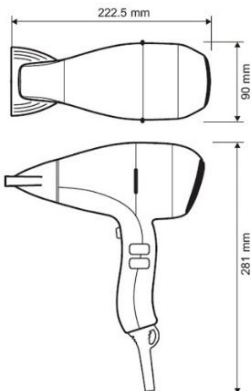

Safety switch – press & hold to operate

Two air flow settings

Three air temperature settings

Cool button

Spa & Wellness

The **Valera Spa & Wellness** features On/Off push button - LONG-LIFE DC-Pro Motor - Ripple wire SECURITY heating element - 6 air flow/temperature combinations - 2 ultra-narrow concentrator nozzles - Removable metallic filter Spiral cable with tangle prevention device ROTOCORD

Order Code	Description
EPAVWB	Valera Spa & Wellness 6400 push, 1200w with rotocord. 583.11/1P UK

Approved Supplier