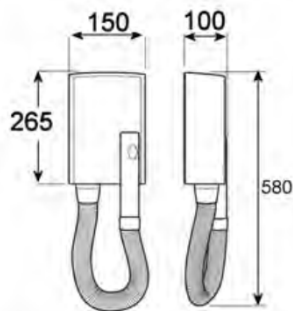

Hotello replacement order code:

SPAHO1 – replacement hose – white

SPAHO2 – replacement hose - black