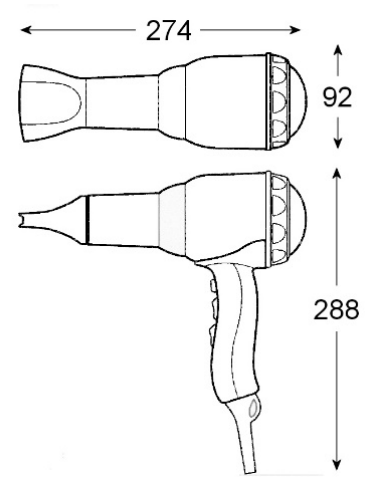

The **Valera Swiss Metal Master** hair dryers feature Metal body in silver-plated or gold-plated premium steel - LONG-LIFE AC Universal Motor - Ions generator - Ripple wire SECURITY heating element - 6 air flow/temperature combinations - On /Off push button - Ultra-narrow concentrator nozzle - Removable metallic filter - Spiral cable

Swiss Metal Master in gold

Order Code	Description
EPAVMG	Valera Swiss Metal Master 2000w hair dryer with a fitted plug. Dryer colour: Gold 584.02/IP gold UK
EPAVMC	Valera Swiss Metal Master 2000w hair dryer with a fitted plug. Dryer colour: Silver 584.02/IP UK

Swiss Metal Master & Hotello

IP34 rated (*Hotello models only*)

The **Valera Hotello 1200w / 1400w** features ripple wire SECURITY heating element - 8 mins automatic safety timer - Automatic switching on when removing the handgrip from its holder - "Cool touch" swivel handgrip - Extensible hose (up to m 1,20) - Easy wall-mounting without opening - 2 possibilities of electrical wiring: direct connection to electrical mains (hardwire), connection with plug (software) - Protection class: IP34 - Fixation screws and screw anchors included