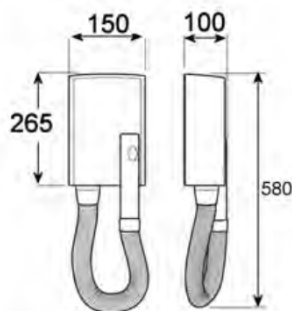

Order Code	Description
EPANB8	Valera Hotello Super bathroom 1500w hair dryer in white. For medium use. 803.10/T

Approved Supplier