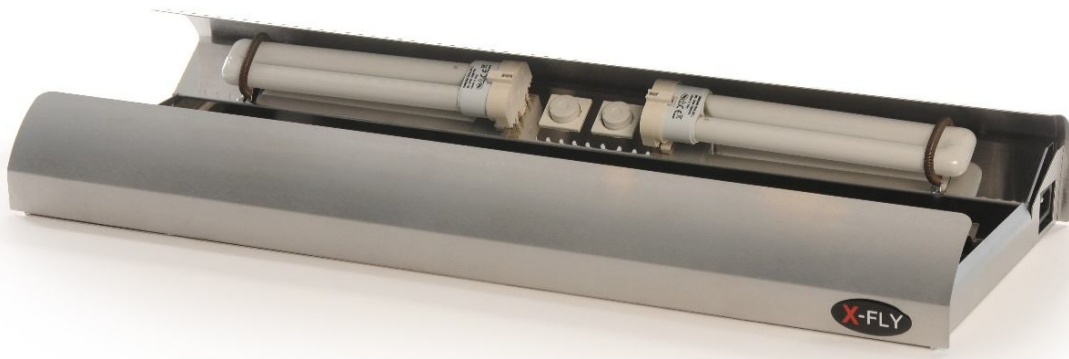

Insect-a-clear