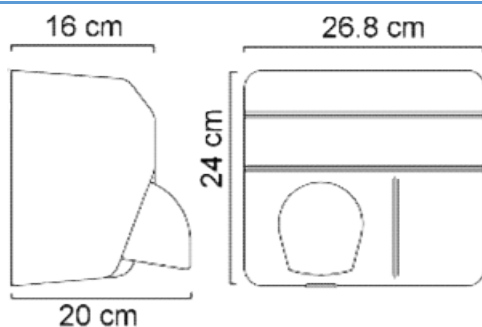

It is available in white, bright chrome or grained finish, has a fully rotating chrome nozzle, and is suitable for virtually any environment.

Actual size W 26.8 x H 24 x D 20 cm

### Packing Details

Width	32 cm
Height	24 cm
Depth	27 cm
Weight	7 kg

The manufacturer reserve the right to change specifications without prior notice