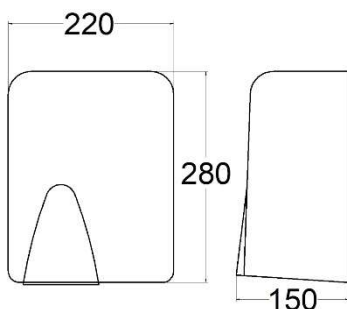

Order Code:

HST1AW – Standard hand dryer - white
HST1AG – Standard hand dryer - silver

The Magnum **Standard** is an entry level automatic hand dryer for lower use areas.

Available in white or silver finish, the Magnum Standard stylish lines will complement most washrooms.

***magnum* Standard Hand Dryer**

Features

Drying time 35 - 40 seconds approx.
Air speed 13 m/s
Air Flow 90 cu/m/h
Activation Infra-red automatic.
Voltage 220v-240v 50/60Hz
Total Watts 1650 watts.
Decibels 60db @1 metre
Drip proof IPX1
Isolation Class II (double insulated)
Finish ABS white or silver painted front.
Guarantee 1 year. Terms and conditions apply
CE approved

Packing Details

Width - 24 cm
Height - 29 cm
Depth - 15.5 cm
Weight - 2.6 kg

The manufacturer reserve the right to change specifications without prior notice