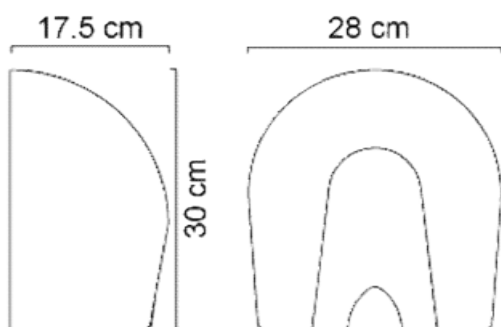

Actual size W 30 x H 28 x D 17.5 cm

***magnum* Storm Hand Dryer**

Features

Drying time	10 seconds approx.
Air speed	64m/s (140m ³ /h) /
Operation	Infra-red automatic with 60 second auto shut-off
Voltage	220 / 240v 50Hz
Total Watts	900 watts
Heater element	250w Thermal Protection
Motor	650w Adjustable Brush Type
Decibels	84dba @1 metre /
Drip proof	IP22
Isolation	Class 1
Finish	Painted white or Chrome plated
Construction	Die-cast aluminium
Guarantee	1 year. Terms and conditions apply
CE approved	

Packing Details

Width	34.5 cm
Height	21 cm
Depth	31 cm
Weight	5 kg

The manufacturer reserve the right to change specifications without prior notice