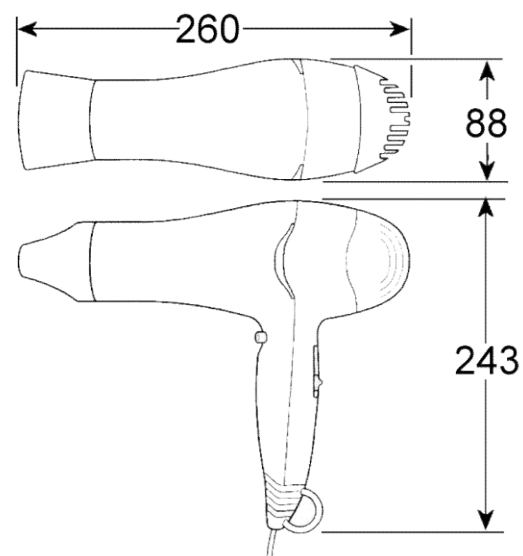

Order Code:

EPAVEW-2

(561.22)

Valera Excel 1850w

SAFETY SWITCH

PRESS & HOLD TO OPERATE

Features

Push & hold switch

6 air flow / temperature combinations incl. cool

1850 watts

220 / 240v 50/60Hz

Spiral cable with fitted plug

Concentrator nozzle supplied

Removable filter

Packing Details

Width - 23.5 cm

Height – 24.5 cm

Depth – 10.5 cm

Weight - 0.8 kg

SWISS  **MADE**

The manufacturer reserve the right to change specifications without prior notice