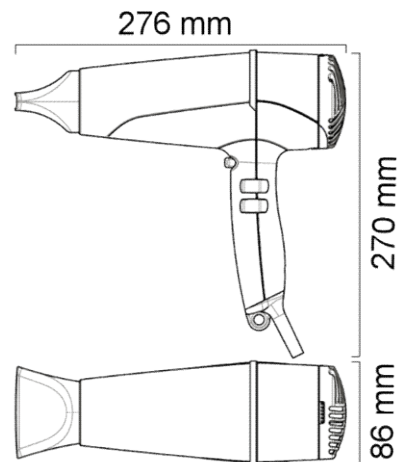

Order Code:

EPAVSL-3 Swiss Light 3200
(SL3200)

Valera Swiss Light 3200

Features

- 1600 watts
- Lateral latching switches
- Long life DC motor
- 6 air flow / temperature settings.
- Cool button
- 3 metres straight cable with fitted plug
- Concentrator nozzle.
- Weight without cable 370g

Packing Details

- Width: 23.5 cm
- Height: 28.5 cm
- Depth: 10.5cm
- Weight: 0.9 kg

The manufacturer reserve the right to change specifications without prior notice