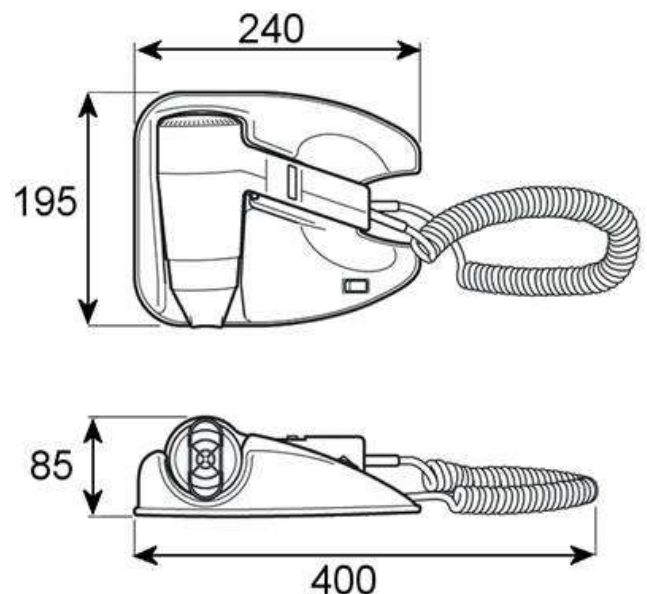

Order Codes:

EPAVDW – Valera drawer fitting 1200w / white
(533.03/033)

EPAVDW-6 – Valera drawer fitting 1600w / white
(533.05/033)

Valera Premium Drawer

Features

Safety Switch – press & hold to operate

Eco-friendly

Three air temperature settings

Two air-flow settings

Cool button

1200 watts (1600w for EPAVDW-6)

220 / 240v 50/60Hz

Concentrator nozzle supplied

Packing Details

Width - 24 cm

Height - 27 cm

Depth - 11 cm

Weight - 1.01 kg

SWISS  **MADE**

The manufacturer reserve the right to change specifications without prior notice