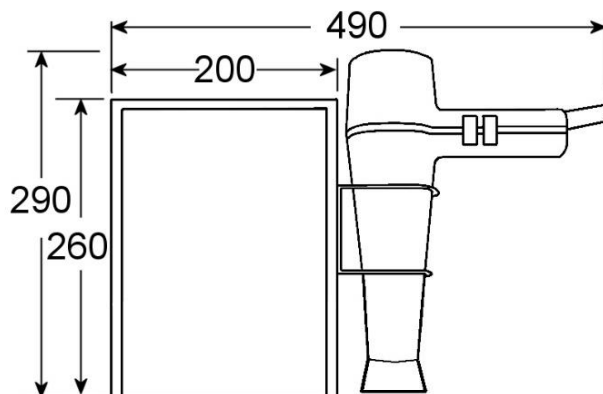

Order Code:

CSDLBU-L – Styler deluxe – Button operated

Styler Deluxe button operated

Features

- 316 grade stainless steel case and polished stainless safety mirror
- Internal adjustable safety timer pre-set to 3 minutes approx.
- Latching switch (not auto off)
- 6 Air flow / temperature settings
- Ions generator
- Cool air button
- 2000 watts
- 220-240v 50-60Hz
- Ripple wire security heating element.
- Spiral cable.
- Backstop system to help prevent hair being sucked in.
- Concentrator nozzle supplied.

Packing Details

- Width - 35 cm
- Height - 28 cm
- Depth - 22 cm
- Weight – 4.5 kg
- Quantity - 1

Replacement hairdryer
Order code: **EPAVKB**

Depth = 98mm

SWISS  **MADE**

The manufacturer reserve the right to change specifications without prior notice