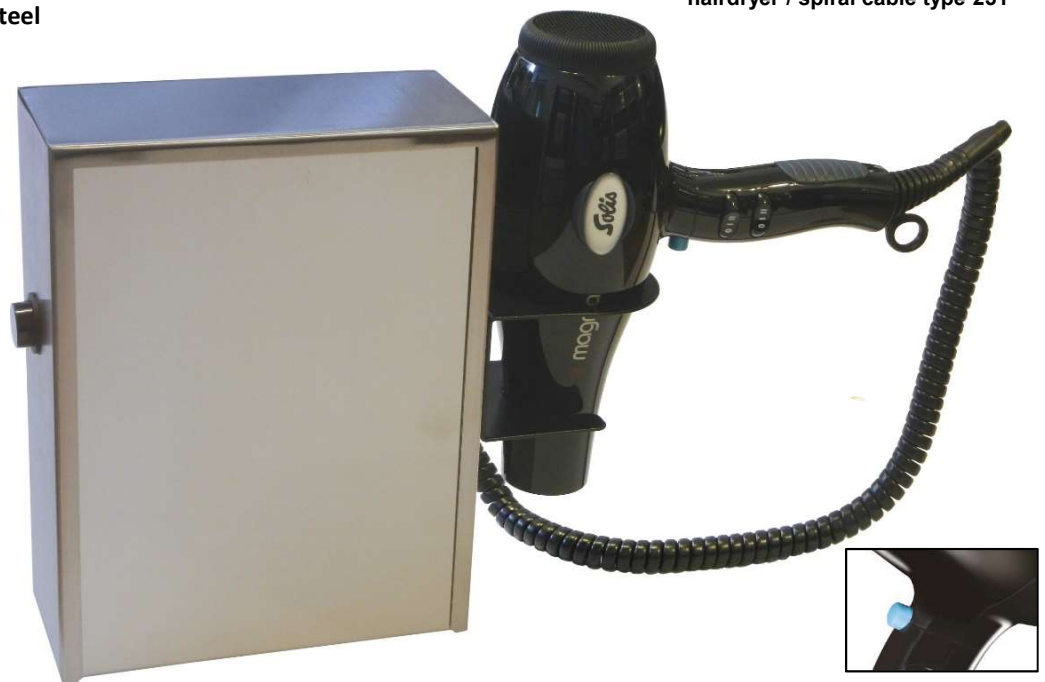

Order Code:

CSDLBU-M – Styler Super Deluxe / button operated

Styler Super Deluxe* / button operated

* Featuring SOLIS Magma black hairdryer / spiral cable type 251

Black / stainless steel

2000 watts

3 kg

Cold air button / ergonomic grip

Features

316 grade stainless steel case and polished stainless safety mirror

Internal adjustable safety timer pre-set to 3 minutes approx.

Extra strong materials

2000 watts

Two speed settings and two heat settings

Cool shot button

Overheating protection

Air pressure (mBar): 20.9

Air output (l/s): 25.8

220 / 240 volts; 50 Hz

Ergonomic grip with anti-slip bar

Spiral cable 80 - 120 cm length

Packing Details

Width - 33 cm

Height - 28 cm

Depth - 21 cm

Weight – 3.5 kg

Depth = 98mm

The manufacturer reserve the right to change specifications without prior notice