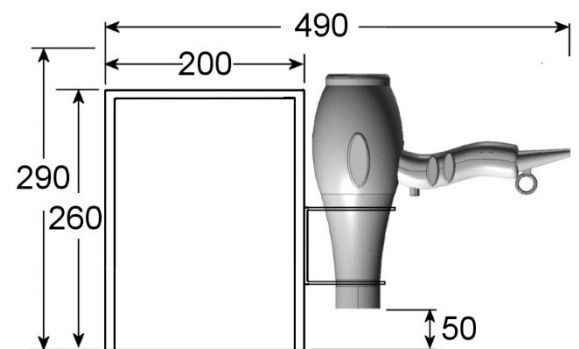

Features

316 grade stainless steel case and polished stainless safety mirror

Internal adjustable safety timer pre-set to 3 minutes approx.

Extra strong materials

2000 watts

Two speed settings and two heat settings

Cool shot button

Overheating protection

Air pressure (mBar): 20.9

Air output (l/s): 25.8

220 / 240 volts; 50 Hz

Ergonomic grip with anti-slip bar

Spiral cable 80 - 120 cm length

Packing Details

Width - 33 cm

Height - 28 cm

Depth - 21 cm

Weight – 3.5 kg

Depth = 98mm

The manufacturer reserve the right to change specifications without prior notice