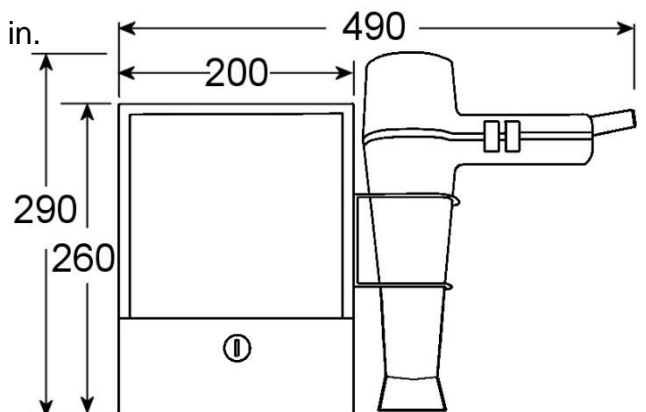

### Features

- 316 grade stainless steel case and polished stainless safety mirror
- Internal adjustable safety timer pre-set to 3 minutes approx.
- Latching switch (not auto off)
- 6 Air flow / temperature settings
- Ions generator
- Cool air button
- 2000 watts
- 220-240v 50-60Hz
- Ripple wire security heating element.
- Spiral cable.
- Backstop system to help prevent hair being sucked in.
- Concentrator nozzle supplied.

### Packing Details

- Width - 35 cm
- Height - 28 cm
- Depth - 22 cm
- Weight – 4.5 kg
- Quantity - 1

**SWISS**  **MADE**

The manufacturer reserve the right to change specifications without prior notice