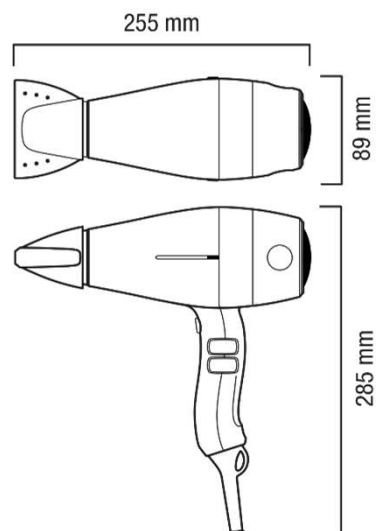

Order Code:

EPAVLB
(SXJ 8500 P)

Valera Swiss Silent Jet 8500

SAFETY SWITCH
PRESS & HOLD TO OPERATE

Features

- 230v ac
- 2000w
- Long life AC universal motor
- Smart airflow technology.
- Six air-flow / temperature settings
- Ripple wire SECURITY heating element
- Spiral cable.
- Touch Me cool concentrator nozzle (7.5 cm)
- Removable metallic filter

Packing Details

- Width - 23 cm
- Height - 29 cm
- Depth - 10 cm
- Weight - 0.86 kg

The manufacturer reserve the right to change specifications without prior notice