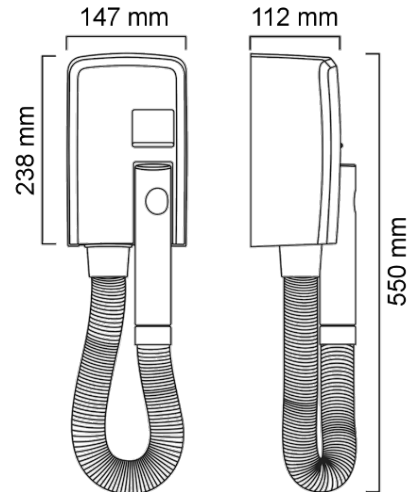

**Packing Details**

Width: 16.5 cm  
 Height: 47 cm  
 Depth: 14 cm  
 Weight: 1.81 kg

**Spares**

**SPAHO1** – replacement hose – white