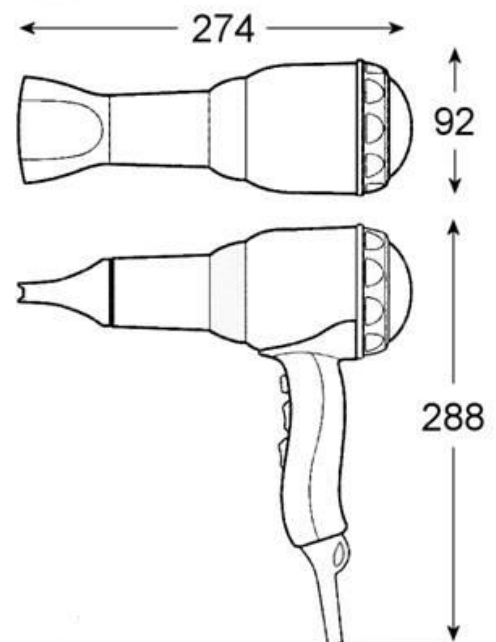

Order Codes:

EPAVSC – 2100w in Chrome
(SM588.02/I TF CR)

Valera Swiss Steel Master 2100w

Features

- 2100 watts
- Latching on/off switch
- Metal body in chrome plated premium steel.
- AC Performance Light Motor
- Security thermal cutoff
- Ion generator
- Ripple wire security heating element
- 6 air flow / temperature settings
- Cold air button
- Spiral cable with fitted plug
- Ultra narrow concentrator nozzle supplied
- Removable metallic filter

Packing Details

- Width - 23.5 cm
- Height - 29 cm
- Depth - 10 cm
- Weight - 1.17 kg

SWISS  **MADE**

The manufacturer reserve the right to change specifications without prior notice