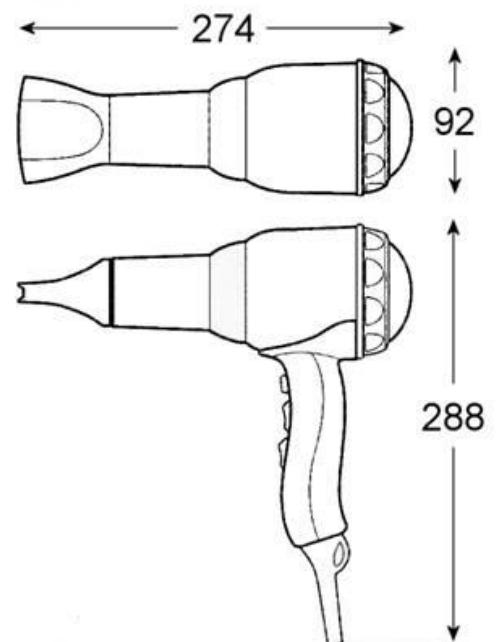

Order Codes:

EPAVSC-1 2100 Push in Chrome
(SM 588.02/IP CR)

Valera Swiss Steel Master 2100 Push

Features

- 2100 watts
- Non Latching on/off switch. Hold to operate.
- Metal body in chrome plated premium steel.
- AC Performance Light Motor
- Ion generator
- Ripple wire security heating element
- 6 air flow / temperature settings
- Cold air button
- Spiral cable with fitted plug
- Ultra narrow concentrator nozzle supplied
- Removable metallic filter

Packing Details

- Width - 23.5 cm
- Height - 29 cm
- Depth - 10 cm
- Weight - 1.17 kg

SWISS  **MADE**

The manufacturer reserve the right to change specifications without prior notice