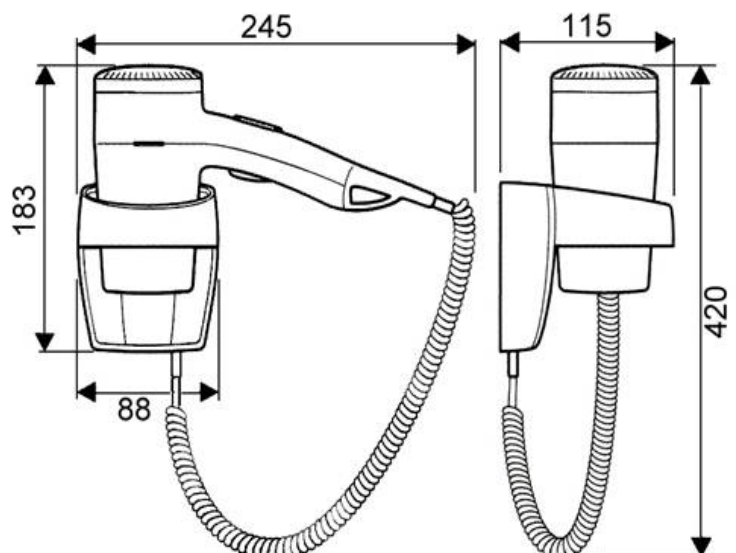

Order Code:

EPAVPW-6

(533.05 /038A)

Premium 1600w super White / wall mounted

LATCHING
SWITCH

SWITCH ON
SWITCH OFF

ECO-FRIENDLY

3

TRIPLE
SECURITY

Features

- Safety Switch – press & hold to operate
- Ripple wire security heating element
- Eco-friendly
- Three air temperature setting
- Two air-flow setting
- Cool air setting
- 1600 watts
- 220 / 240v 50/60Hz
- Concentrator nozzles
- Wall holder with on/off safety switch

Packing Details

- Width – 23.5 cm
- Height – 18.5 cm
- Depth - 9 cm
- Weight - 0.63 kg

SWISS  **MADE**

The manufacturer reserve the right to change specifications without prior notice