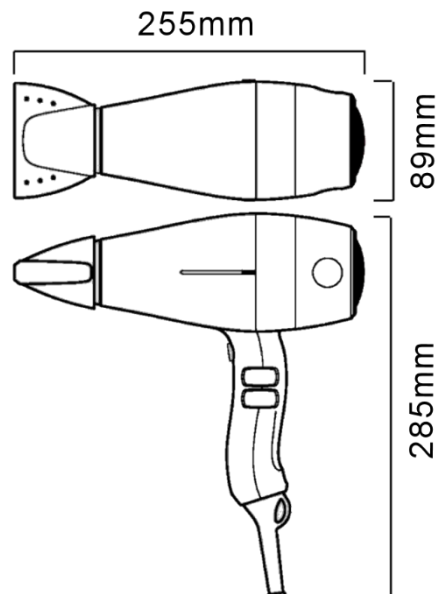

Order Code:

- EPAVV1 Valera Vanity – Deep Sea**
- EPAVV2 Valera Vanity – Hot Pink**
- EPAVV3 Valera Vanity – Pretty Purple**
(VA 8612 RC)

Valera Vanity Range.

Features

- 230v ac
- 2400 watts
- AC performance light motor
- Faster drying time
- Ultra silent – 65 dB(A)
- Ion generator
- 6 air flow / temperature settings
- Cool air button
- Removable metallic filter.
- Integrated rotocord
- 3 metre super flex cable
- 3 attractive colours

Packing Details

- Width: 20.5 cm
- Height: 29.0 cm
- Depth: 11.0cm
- Weight: 1.1 kg

Rotocord

The manufacturer reserve the right to change specifications without prior notice