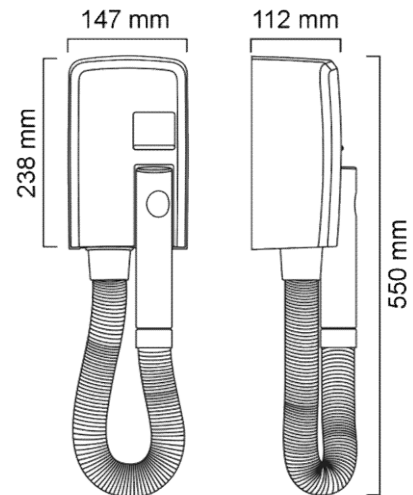

Order Codes:

EPANB6 – Hotello Bathroom 1200w in white
For hotel use
(832.01/T)

EPANB9 – Hotello Bathroom 1200w in silver
For hotel use
(832.01/TS)

Valera Hotello Bathroom 1200W

Features

Eco-friendly
Automatic start when the handgrip is removed from its holder
Super safe / IP34 rating
8 min. automatic safety timer
Very easy installation
Cool touch
1200 watts
220 / 240v 50/60Hz
1.2 metre extended hose

Packing Details

Width: 16.5 cm
Height: 47 cm
Depth: 14 cm
Weight: 1.81 kg

Spares

SPAHO1 – replacement hose – white

SPAHO2 – replacement hose - black

The manufacturer reserve the right to change specifications without prior notice