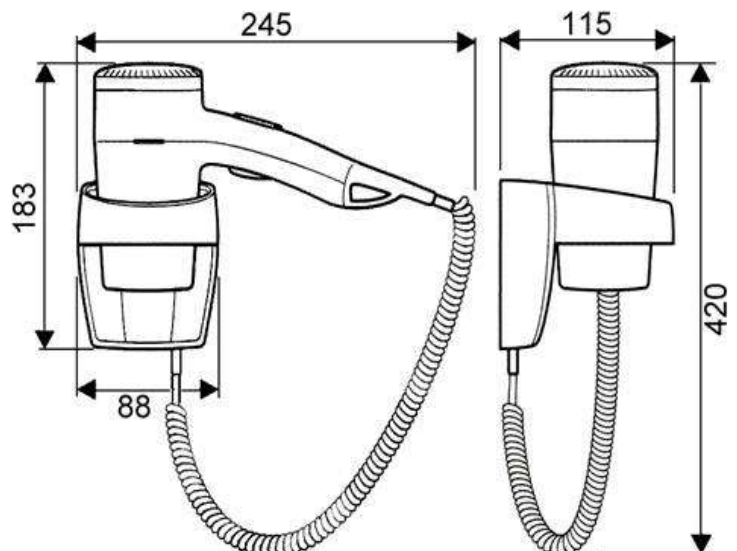

Order Code:

EPAVPW-1
(533.15 / 038B)

Valera Premium 1100w white / wall mounted

Features

Safety Switch – press & hold to operate

Eco-friendly

One air temperature setting

One air-flow setting

1100 watts

220 / 240v 50/60Hz

Concentrator nozzles fixed

Packing Details

Width – 23.5 cm

Height – 18.5 cm

Depth - 9 cm

Weight - 0.63 kg