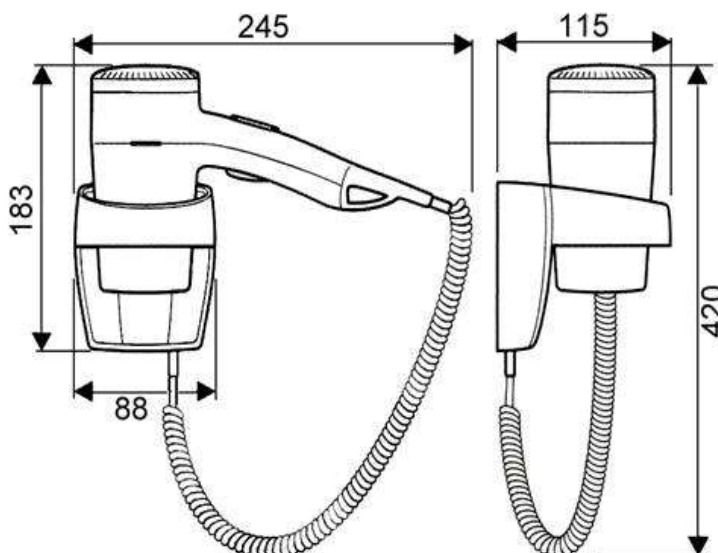

## Premium 1200w super White / wall mounted

LATCHING  
SWITCH

SWITCH ON  
SWITCH OFF

ECO-FRIENDLY

3

TRIPLE  
SECURITY

### Features

- Safety Switch – press & hold to operate
- Ripple wire security heating element
- Eco-friendly
- Three air temperature setting
- Two air-flow setting
- Cool air setting
- 1200 watts
- 220 / 240v 50/60Hz
- Concentrator nozzles
- Wall holder with on/off safety switch

### Packing Details

- Width – 23.5 cm
- Height – 18.5 cm
- Depth - 9 cm
- Weight - 0.63 kg

**SWISS**  **MADE**

The manufacturer reserve the right to change specifications without prior notice