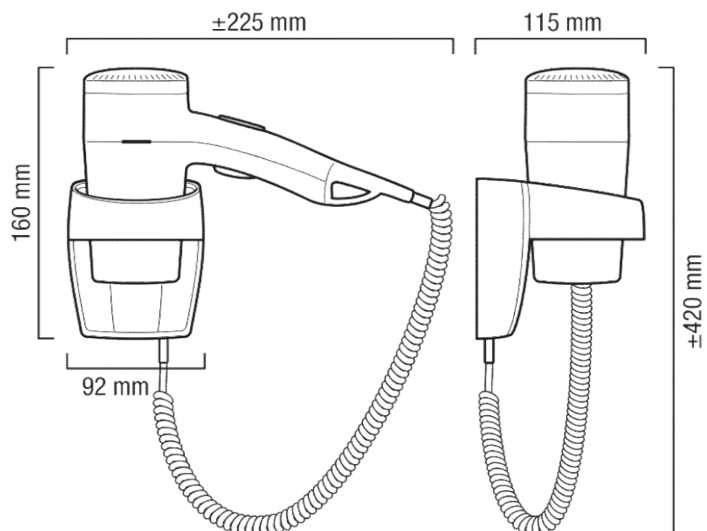

## Executive 1200 White / wall mounted

### Features

Ripple wire security heating element.  
Safety Switch – press & hold to operate  
Eco-friendly  
One air temperature setting  
One air-flow setting  
1200 watts  
220 / 240v 50/60Hz  
Concentrator nozzle  
Wall holder (without on/off switch)

### Packing Details

Width – 23.5 cm  
Height – 18.5 cm  
Depth - 9 cm  
Weight - 0.58 kg

**SWISS**  **MADE**

The manufacturer reserve the right to change specifications without prior notice