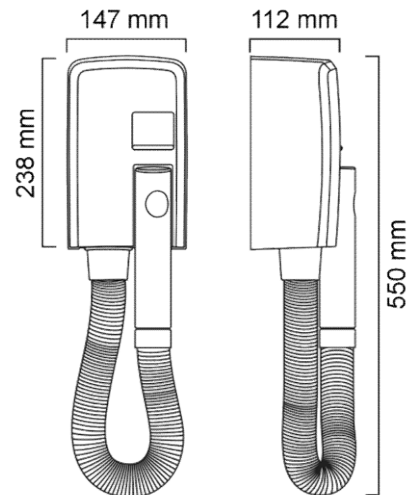

**Order Codes:**

**EPANB6-S** – Hotello 1200w in white with a shaver socket.

For hotel use  
(832.01/RT)

**EPANB7-S** – Hotello CLUB 1400w in white with a shaver socket.

For hotel / private club use  
(832.02/RT)

**Valera Hotello's with Shaver Socket.**

**Features**

- EU Shaver socket 110/120v & 220/240v
- Safety isolating transformer
- Extra long life AC motor on EPANB7-S
- Automatic start when the handgrip is removed from its holder
- Super safe / IP34 rating
- 8 min. automatic safety timer
- Very easy installation
- Cool touch
- 220 / 240v 50/60Hz
- 1.2 metre extended hose

**Packing Details**

- Width: 16.5 cm
- Height: 47 cm
- Depth: 14 cm
- Weight: 2.2 kg

**Spares**

**SPAHO1** – replacement hose – white

**SSAD05** – Adaptor (if required)