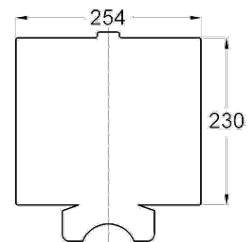

Actual size W 34.5 x H 25 x D 11.5 cm

Fly Shield Solo Plus- LED

Specification

Approx. coverage	up to 90 sq. metres
Voltage	110-240v
Total Watts	3.8w
Driver	In lamp
Backlight lamp	1 x 3.8w LED UVA Shatter resistant
Finish	Silver anodised or black or white painted.
Construction	Aluminium
Approved	EN60335-1:2012 & 2014: + A11:14 EMC directive 2014/30/EU.
Guarantee	2 years (except lamps and glue board). Terms and conditions apply

Packing Details

Width	29 cm
Height	36 cm
Depth	17.5 cm
Weight	1 Kg

Replacement Order Code:

LL04LS-W	E27 LED Shatter resistant Lamp
MGSTR1-S	Glue boards (pack of 6) (2 boards required for each machine)

The manufacturer reserve the right to change specifications without prior notice