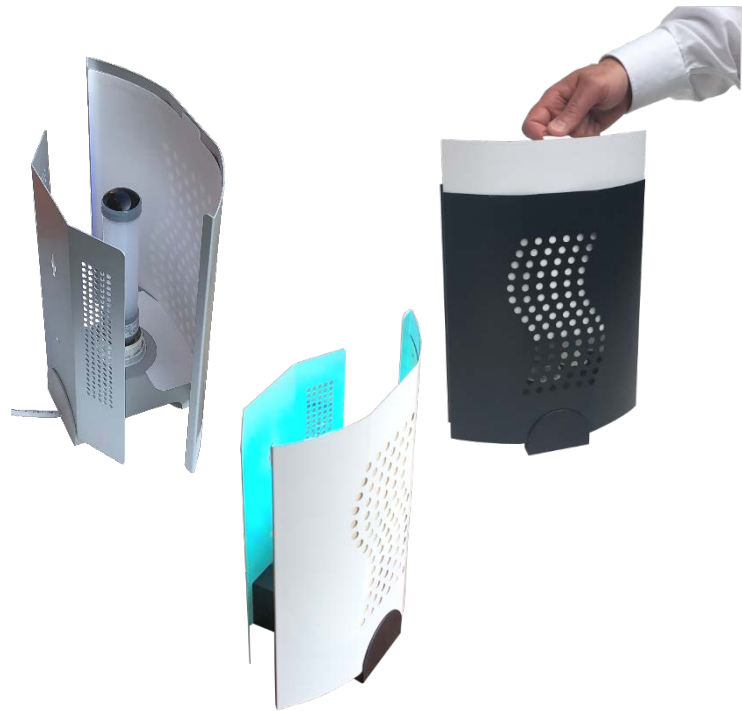

Insect-a-clear

Order Code:

FGS4SA - Fly-Shield Solo LED in silver
FGS4SB - Fly-Shield Solo LED in black
FGS4SW - Fly-Shield Solo LED in white

The Fly-Shield Solo has been specifically designed for discreet, stylish and effective insect control. It is ideally suited domestic use, as well as restaurants, reception areas, coffee shops, sandwich bars etc.

The main body of the Solo is made from corrosion resistant, anodised aluminium, which not only means it is simple to keep clean but also makes it light and easily to move around.

With its 3.8 watt energy saving LED lamp and large unobstructed glue board, Insect-a-clear have come up with a truly effective unit.

Actual size W 34.5 x H 25 x D 11.5 cm

Fly Shield Solo - LED

Specification

Approx. coverage	up to 90 sq. metres
Voltage	110-240v
Total Watts	3.8w
Driver	In lamp
Backlight lamp	1 x 3.8w LED UVA Shatter resistant
Finish	Silver anodised or black or white painted.
Construction	Aluminium
Approved	EN60335-1:2012 & 2014: + A11:14 EMC directive 2014/30/EU.
Guarantee	2 years (except lamps and glue board). Terms and conditions apply

Packing Details

Width	29 cm
Height	36 cm
Depth	17.5 cm
Weight	1 Kg

Replacement Order Code:

LL04LS-W E27 LED Shatter resistant Lamp
MGSTR1-S Glue boards (pack of 6)

The manufacturer reserve the right to change specifications without prior notice