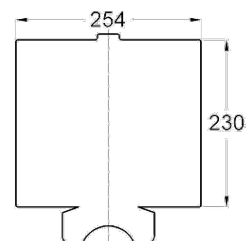

Actual size W 34.5 x H 25 x D 11.5 cm

Fly Shield Solo - LED

Specification

Approx. coverage	up to 90 sq. metres
Voltage	110-240v
Total Watts	3.8w
Driver	In lamp
Backlight lamp	1 x 3.8w LED UVA Shatter resistant
Finish	Silver anodised or black or white painted.
Construction	Aluminium
Approved	EN60335-1:2012 & 2014: + A11:14 EMC directive 2014/30/EU.
Guarantee	2 years (except lamps and glue board). Terms and conditions apply

Packing Details

Width	29 cm
Height	36 cm
Depth	17.5 cm
Weight	1 Kg

Replacement Order Code:

LL04LS-W E27 LED Shatter resistant Lamp
MGSTR1-S Glue boards (pack of 6)

The manufacturer reserve the right to change specifications without prior notice